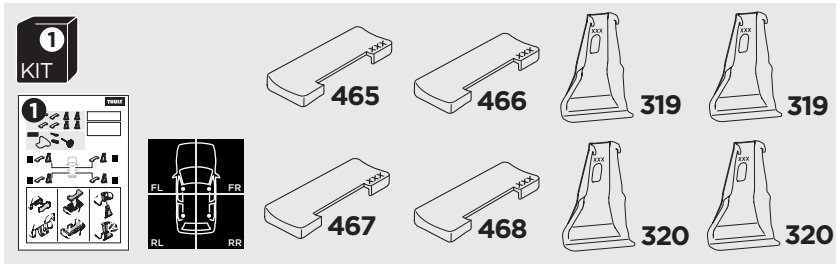

## Kit 5151 HONDA Accord, 4-dr Sedan, 18-

ISO 11154-E  
THULE  
GUARANTEE  
THULE.COM

**THULE**  
SWEDEN

THULE WingBar Evo	THULE WingBar Edge	THULE WingBar	THULE SquareBar	<b>Evo X (scale)</b>	<b>Edge X (scale)</b>
<b>HONDA Accord, 4-dr Sedan, 18-</b>				<b>42,5</b>	<b>L</b>

THULE ProBar	THULE SlideBar	<b>X (mm/inch)</b>		
<b>HONDA Accord, 4-dr Sedan, 18-</b>		<b>1076 mm / 42 3/8"</b>		

THULE WingBar Evo	THULE WingBar Edge	THULE WingBar	THULE SquareBar	<b>Evo Y (scale)</b>	<b>Edge Y (scale)</b>
<b>HONDA Accord, 4-dr Sedan, 18-</b>				<b>41</b>	<b>O</b>

THULE ProBar	THULE SlideBar	<b>Y (mm/inch)</b>		
<b>HONDA Accord, 4-dr Sedan, 18-</b>		<b>1061 mm / 41 3/4"</b>		

	<b>W (mm/inch)</b>	<b>Z (mm/inch)</b>
<b>HONDA Accord, 4-dr Sedan, 18-</b>	<b>650 mm / 25 5/8"</b>	<b>300 mm / 11 3/4"</b>