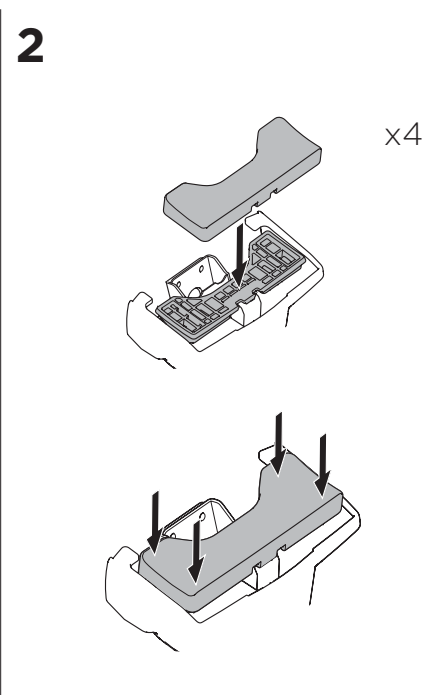

## Kit 5151 HONDA Accord, 4-dr Sedan, 18-

ISO 11154-E  
THULE  
GUARANTEE  
THULE.COM

**THULE**  
SWEDEN

THULE WingBar Evo	THULE WingBar Edge	THULE WingBar	THULE SquareBar	<b>Evo X (scale)</b>	<b>Edge X (scale)</b>
<b>HONDA Accord, 4-dr Sedan, 18-</b>				<b>42,5</b>	<b>L</b>

THULE ProBar	THULE SlideBar	<b>X (mm/inch)</b>		
<b>HONDA Accord, 4-dr Sedan, 18-</b>		<b>1076 mm / 42 3/8"</b>		

THULE WingBar Evo	THULE WingBar Edge	THULE WingBar	THULE SquareBar	<b>Evo Y (scale)</b>	<b>Edge Y (scale)</b>
<b>HONDA Accord, 4-dr Sedan, 18-</b>				<b>41</b>	<b>O</b>

THULE ProBar	THULE SlideBar	<b>Y (mm/inch)</b>		
<b>HONDA Accord, 4-dr Sedan, 18-</b>		<b>1061 mm / 41 3/4"</b>		

	<b>W (mm/inch)</b>	<b>Z (mm/inch)</b>
<b>HONDA Accord, 4-dr Sedan, 18-</b>	<b>650 mm / 25 5/8"</b>	<b>300 mm / 11 3/4"</b>