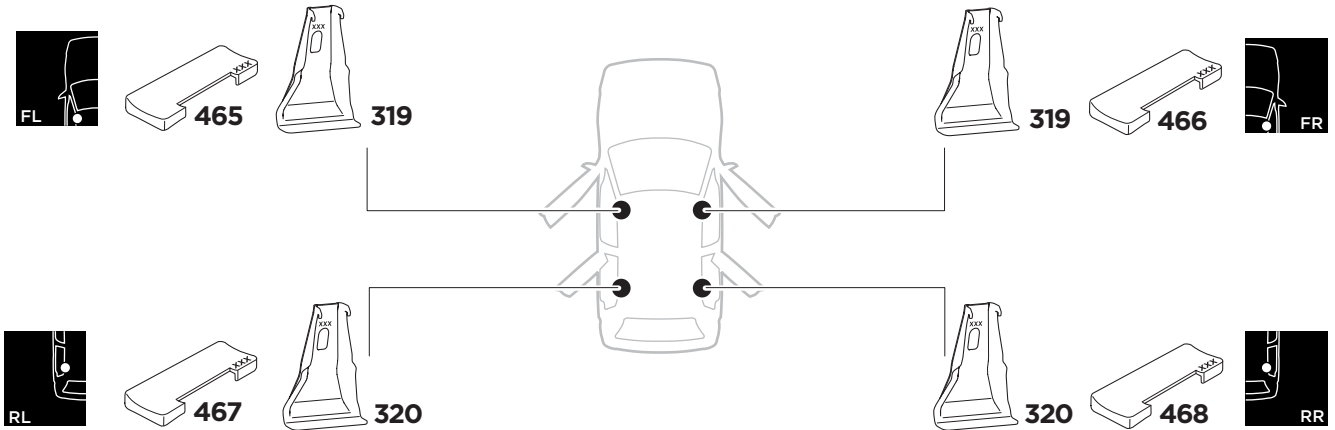

## Kit 5151 HONDA Accord, 4-dr Sedan, 18-

ISO 11154-E  
THULE  
GUARANTEE  
THULE.COM

**THULE**  
SWEDEN

THULE WingBar Evo	THULE WingBar Edge	THULE WingBar	THULE SquareBar	<b>Evo X (scale)</b>	<b>Edge X (scale)</b>
<b>HONDA Accord, 4-dr Sedan, 18-</b>				<b>42,5</b>	<b>L</b>

THULE ProBar	THULE SlideBar	<b>X (mm/inch)</b>		
<b>HONDA Accord, 4-dr Sedan, 18-</b>		<b>1076 mm / 42 3/8"</b>		

THULE WingBar Evo	THULE WingBar Edge	THULE WingBar	THULE SquareBar	<b>Evo Y (scale)</b>	<b>Edge Y (scale)</b>
<b>HONDA Accord, 4-dr Sedan, 18-</b>				<b>41</b>	<b>O</b>

THULE ProBar	THULE SlideBar	<b>Y (mm/inch)</b>		
<b>HONDA Accord, 4-dr Sedan, 18-</b>		<b>1061 mm / 41 3/4"</b>		

	<b>W (mm/inch)</b>	<b>Z (mm/inch)</b>
<b>HONDA Accord, 4-dr Sedan, 18-</b>	<b>650 mm / 25 5/8"</b>	<b>300 mm / 11 3/4"</b>