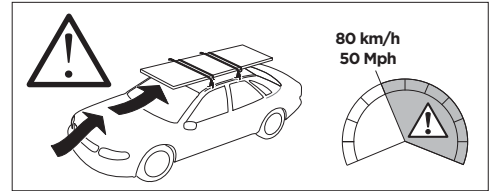

1

Kit 5151 HONDA Accord, 4-dr Sedan, 18-

ISO 11154-E
THULE
GUARANTEE
THULE.COM

THULE
SWEDEN