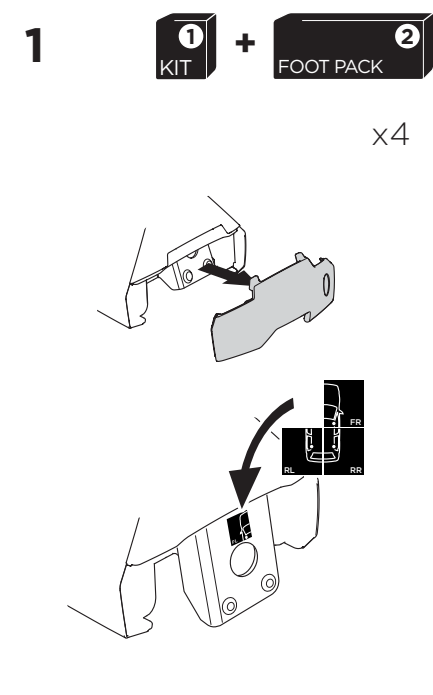

## Kit 5151 HONDA Accord, 4-dr Sedan, 18-

ISO 11154-E  
THULE  
GUARANTEE  
THULE.COM

**THULE**  
SWEDEN

THULE WingBar Evo	THULE WingBar Edge	THULE WingBar	THULE SquareBar	<b>Evo X (scale)</b>	<b>Edge X (scale)</b>
<b>HONDA Accord, 4-dr Sedan, 18-</b>				<b>42,5</b>	<b>L</b>

THULE ProBar	THULE SlideBar	<b>X (mm/inch)</b>		
<b>HONDA Accord, 4-dr Sedan, 18-</b>		<b>1076 mm / 42 3/8"</b>		

THULE WingBar Evo	THULE WingBar Edge	THULE WingBar	THULE SquareBar	<b>Evo Y (scale)</b>	<b>Edge Y (scale)</b>
<b>HONDA Accord, 4-dr Sedan, 18-</b>				<b>41</b>	<b>O</b>

THULE ProBar	THULE SlideBar	<b>Y (mm/inch)</b>		
<b>HONDA Accord, 4-dr Sedan, 18-</b>		<b>1061 mm / 41 3/4"</b>		

	<b>W (mm/inch)</b>	<b>Z (mm/inch)</b>
<b>HONDA Accord, 4-dr Sedan, 18-</b>	<b>650 mm / 25 5/8"</b>	<b>300 mm / 11 3/4"</b>