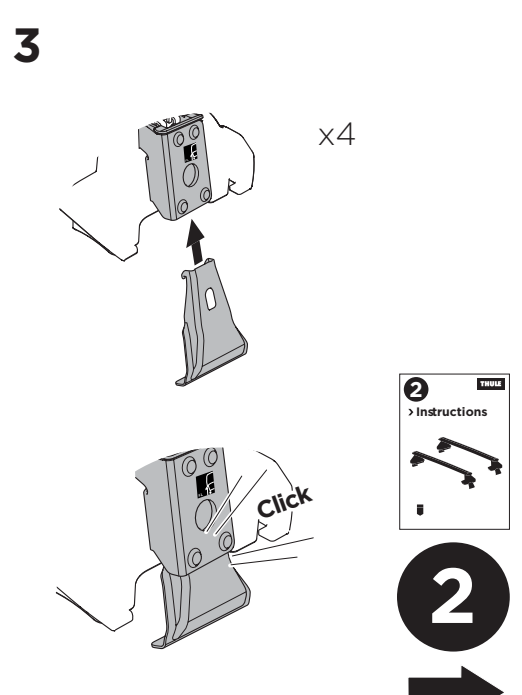

## Kit 5151 HONDA Accord, 4-dr Sedan, 18-

ISO 11154-E  
THULE  
GUARANTEE  
THULE.COM

**THULE**  
SWEDEN

THULE WingBar Evo	THULE WingBar Edge	THULE WingBar	THULE SquareBar	<b>Evo X (scale)</b>	<b>Edge X (scale)</b>
<b>HONDA Accord, 4-dr Sedan, 18-</b>				<b>42,5</b>	<b>L</b>

THULE ProBar	THULE SlideBar	<b>X (mm/inch)</b>		
<b>HONDA Accord, 4-dr Sedan, 18-</b>		<b>1076 mm / 42 3/8"</b>		

THULE WingBar Evo	THULE WingBar Edge	THULE WingBar	THULE SquareBar	<b>Evo Y (scale)</b>	<b>Edge Y (scale)</b>
<b>HONDA Accord, 4-dr Sedan, 18-</b>				<b>41</b>	<b>O</b>

THULE ProBar	THULE SlideBar	<b>Y (mm/inch)</b>		
<b>HONDA Accord, 4-dr Sedan, 18-</b>		<b>1061 mm / 41 3/4"</b>		

	<b>W (mm/inch)</b>	<b>Z (mm/inch)</b>
<b>HONDA Accord, 4-dr Sedan, 18-</b>	<b>650 mm / 25 5/8"</b>	<b>300 mm / 11 3/4"</b>