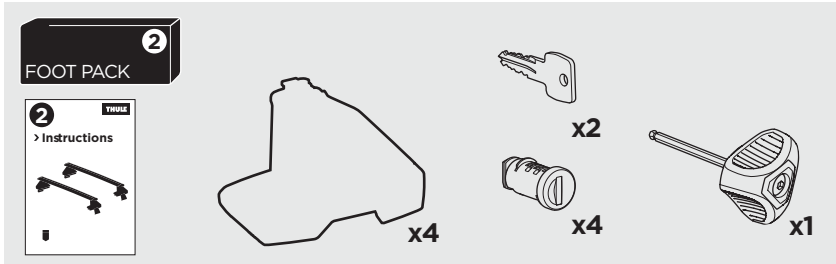

## Kit 5151 HONDA Accord, 4-dr Sedan, 18-

ISO 11154-E  
THULE  
GUARANTEE  
THULE.COM

**THULE**  
SWEDEN

THULE WingBar Evo	THULE WingBar Edge	THULE WingBar	THULE SquareBar	<b>Evo X (scale)</b>	<b>Edge X (scale)</b>
<b>HONDA Accord, 4-dr Sedan, 18-</b>				<b>42,5</b>	<b>L</b>

THULE ProBar	THULE SlideBar	<b>X (mm/inch)</b>		
<b>HONDA Accord, 4-dr Sedan, 18-</b>		<b>1076 mm / 42 3/8"</b>		

THULE WingBar Evo	THULE WingBar Edge	THULE WingBar	THULE SquareBar	<b>Evo Y (scale)</b>	<b>Edge Y (scale)</b>
<b>HONDA Accord, 4-dr Sedan, 18-</b>				<b>41</b>	<b>O</b>

THULE ProBar	THULE SlideBar	<b>Y (mm/inch)</b>		
<b>HONDA Accord, 4-dr Sedan, 18-</b>		<b>1061 mm / 41 3/4"</b>		

	<b>W (mm/inch)</b>	<b>Z (mm/inch)</b>
<b>HONDA Accord, 4-dr Sedan, 18-</b>	<b>650 mm / 25 5/8"</b>	<b>300 mm / 11 3/4"</b>